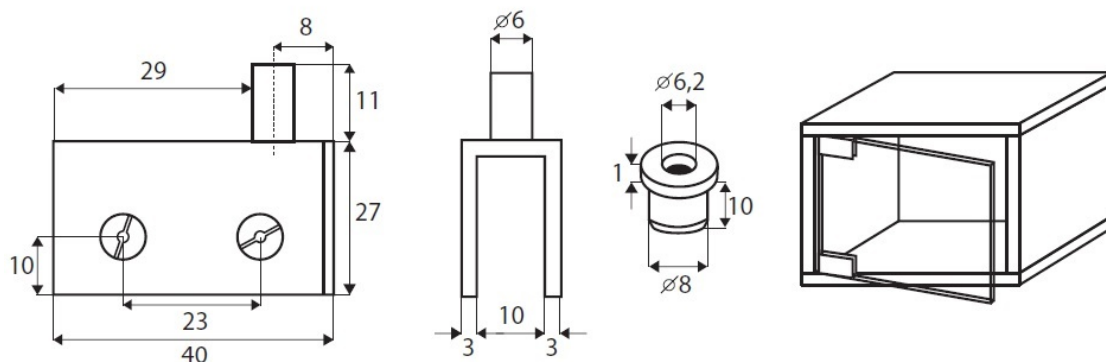

PRODUCT SHEET

Description:

Glass Pivot Hinge 40x27x3mm 4-8mm Glass, Brass CPL Max Door Weight Per Pair 8 Kg, Max Door Size 500 x 800mm

Item number:

15.06.070-1

Units	Box	Carton	HS Code	Barcode
Pair	1	50	8302100090	 5704866475020

SISO A/S

Mileparken 11
DK-2740 Skovlunde
Denmark
VAT: DK 24786013

Phone +45 45 830 900

www.siso.dk
siso@siso.dk

Danske Bank
Nytorv Branch
Copenhagen
SWIFT: DABADKKK

Account no.
4180 3112 112936
IBAN Account
DK7230003112112936